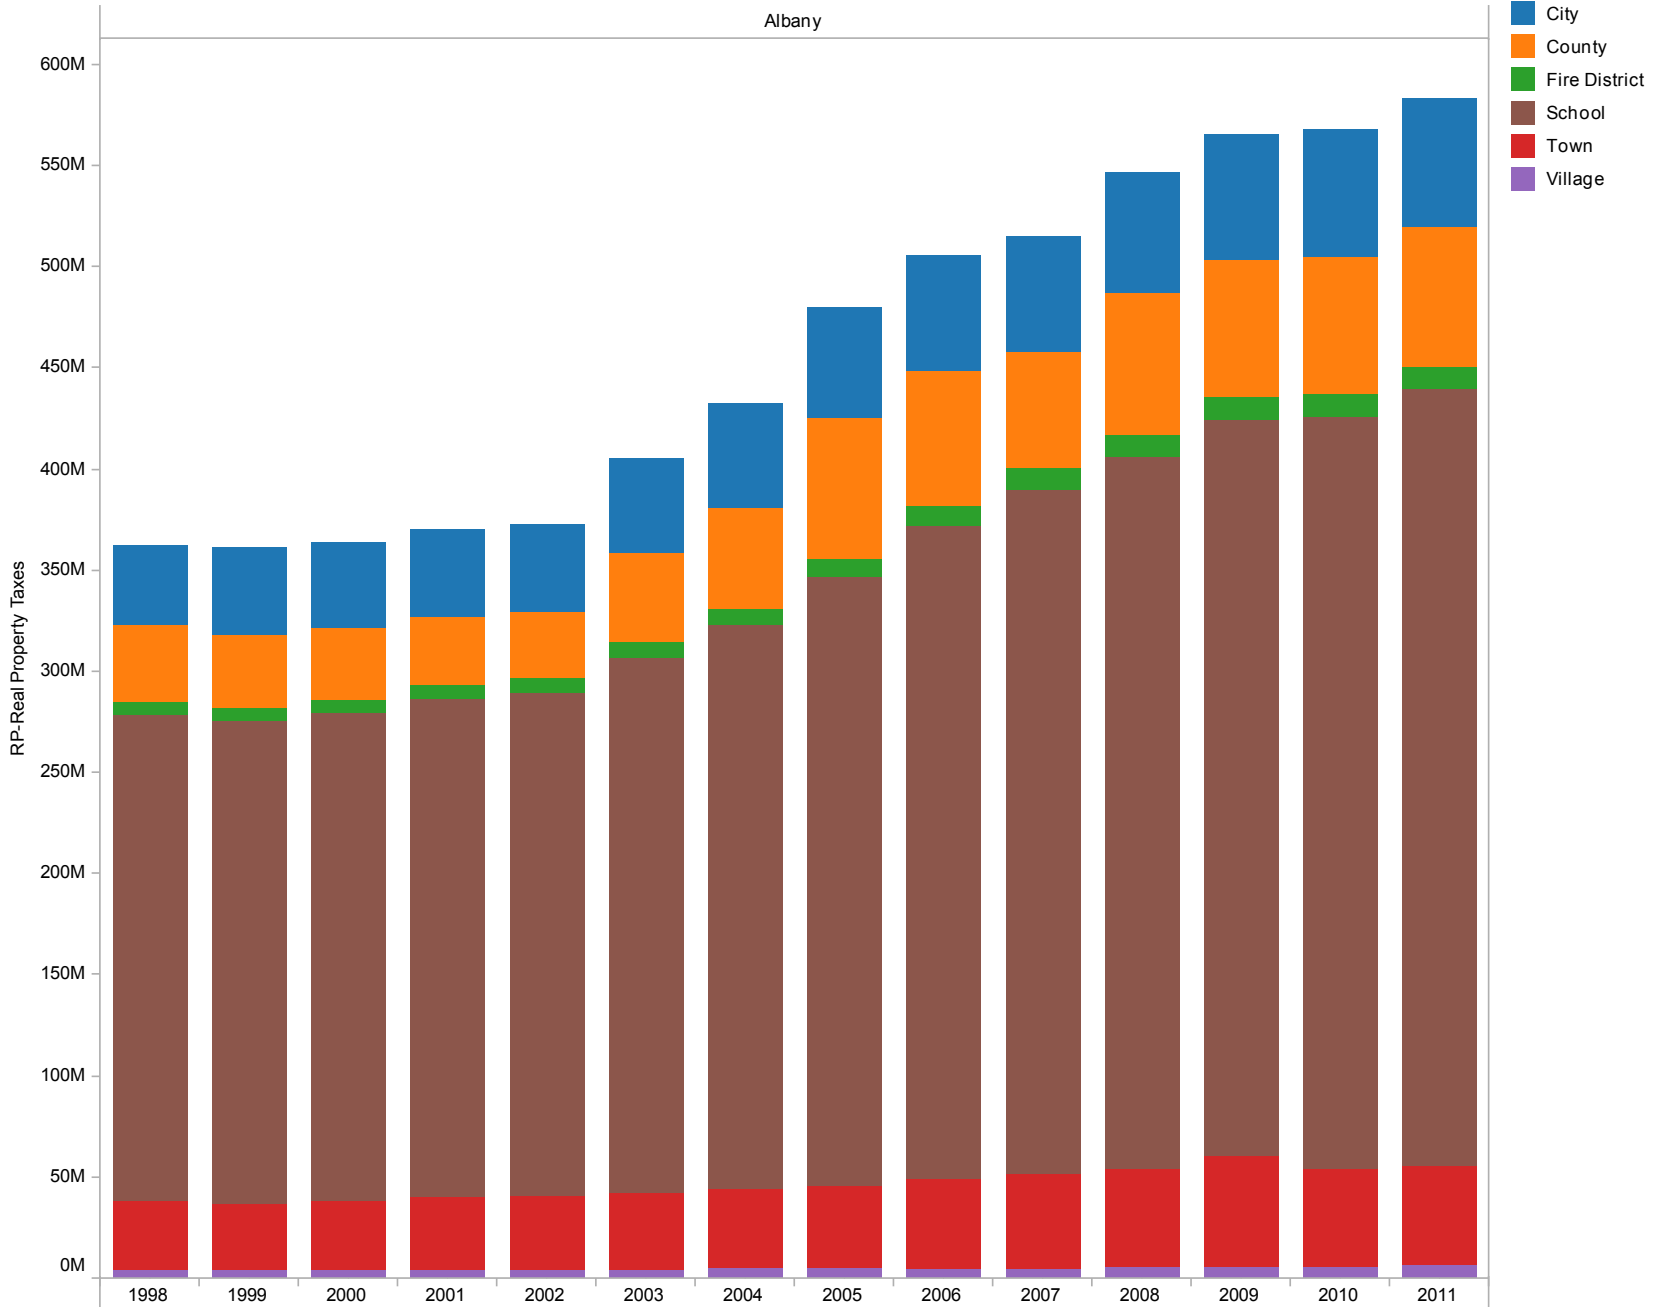

# Gph-Debt Outstanding at End of FY-All Muni Types-Select County & Type

County Name / Year

Albany

Sum of RP-Real Property Taxes for each Year broken down by CountyName. Color shows details aboutType Municipality. The view is filtered on County Name and Year. TheCounty Name filter keeps Albany. The Year filter has multiple members selected.