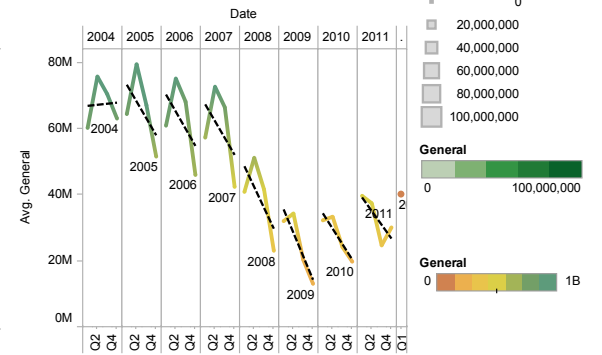

Cash Monitor, Albany County, New York
 Public Signals, LLC
 www.publicsignals.com
 "Use the Damn Data"

General Fund Heat Map by Year

General Fund Qtrly Trends Within Years

General Fund Danger Zone