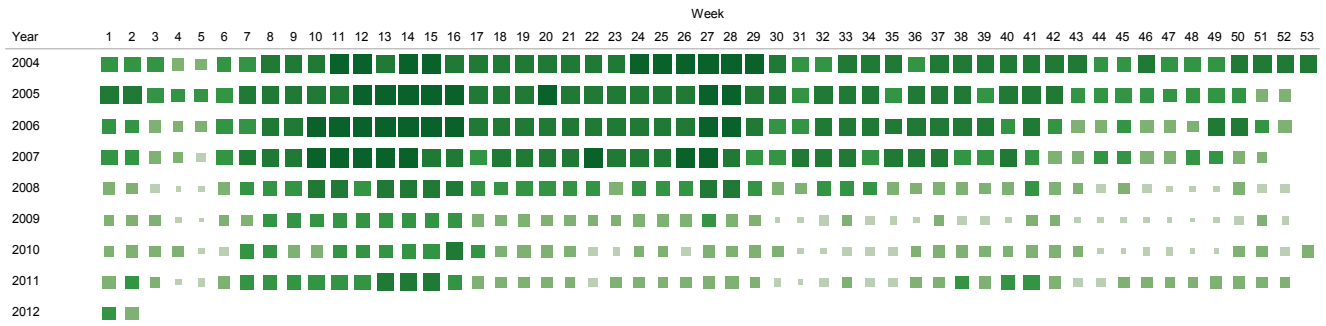

Cash Monitor, Albany County, New York
 Public Signals, LLC
 www.publicsignals.com
 "Use the Damn Data"

General Fund Heat Map by Year

General Fund Qtrly Trends Within Years

General Fund Danger Zone